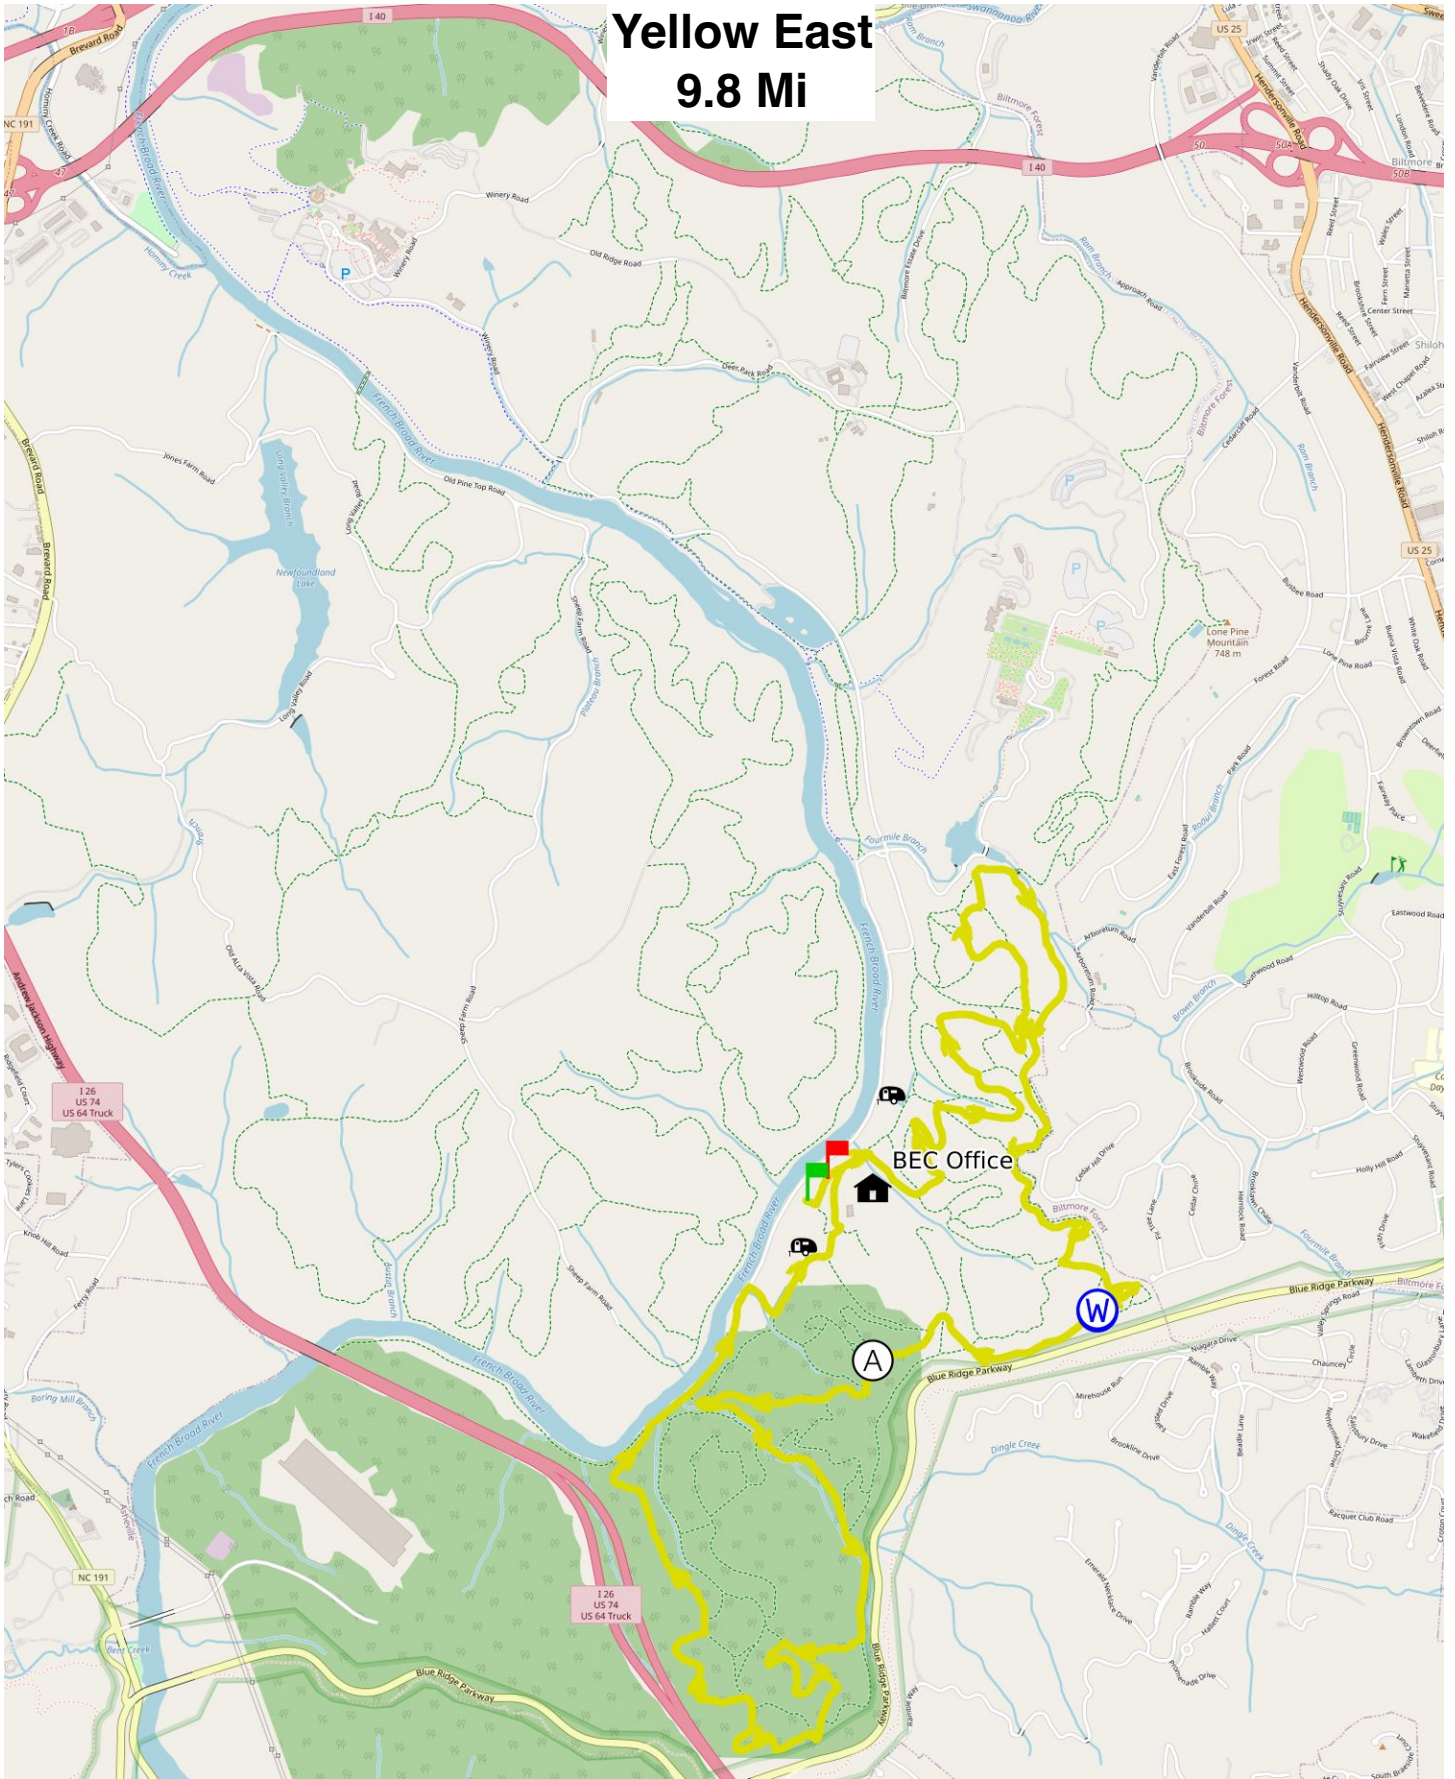

# Yellow East 9.8 Mi

Mercator Projection  
WGS84  
UTM Zone 17S  